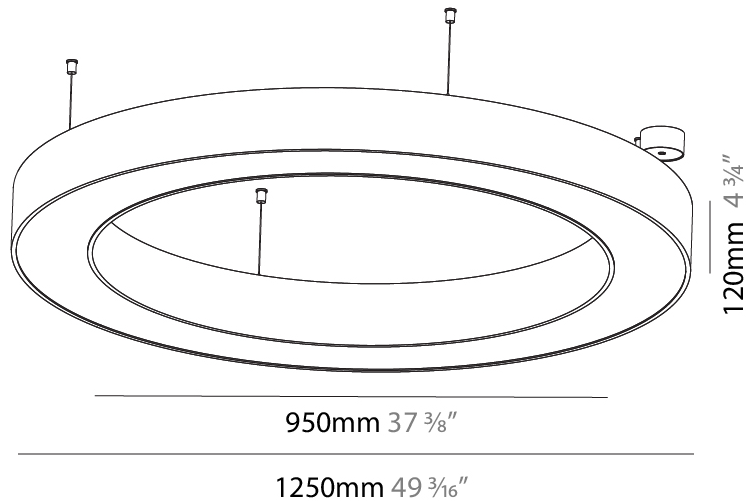

GENERAL

Series: Glorious
Subseries: Glorious
Brand: Prolicht
Division: Architectural
Mounting Type: Suspension
Mounting Location: Ceiling
Subcategory: Ambient

PHYSICAL

Shape: Round
Diameter (mm): 1250
Diameter (in): 49 ³/₁₆
Height (mm): 120
Height (in): 4 ³/₄
Max. Overall Height (mm): 2120
Max. Overall Height (in): 83 ⁷/₁₆
Light Distribution: Direct
Weight (kg): 12.847
Weight (lbs): 28.26
Diffuser: [PMMA - Opal or Micro-Prism](#)
Fixture Finish: [SSR / BKV / CWI / CRY / HAB / LAG / UFT / ITA / RUA / RUR / MIC / FTG / MYG / TWT / LOD / PUS / FRO / FUP / KIA / POP / BLS / SPG / MEY / GOH / GUM / CHC / COM / ABZ / JAG / OBR / MOS / ROR](#)
Fixture Material: Aluminum

ELECTRICAL

Lamp Type: LED (Zhaga Standard)
Input Wattage (W): 60
Total Output Wattage (W): 48 / 38.4 (3500K)
Dimming: [Non-Dimming / Phase Dimming (120Vac only) / 0-10V Dimming](#)
Driver Included: Yes
Driver Location: Integrated
Driver Type: Constant Current
Driver Class: Class 2
Input Voltage (V): 120 - 277
Constant Current (mA): 350 / 1200 (3500K)

LED

[Color Temperature (°K): 3000 / 3500 / 4000](#)
Max. Delivered Lumen (lm): 5540 / 5733 / 5850
CRI: >80 CRI
Efficiency (%): 0.65
Lamp Life (hrs): 50000

OPTICAL

RATINGS AND CERTIFICATIONS

Certified By: Certified for North American Standards
IP rating: IP20