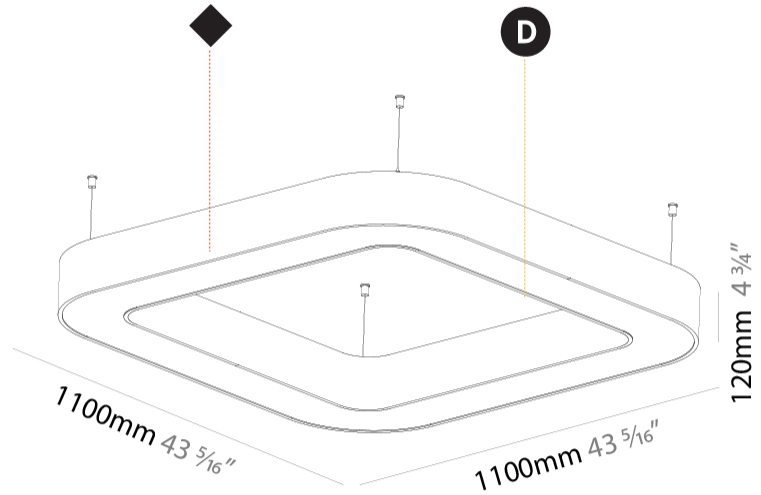

GENERAL

Series: Glorious
Subseries: Glorious Quantum
Brand: Prolicht
Division: Architectural
Mounting Type: Suspension
Mounting Location: Ceiling
Subcategory: Ambient

PHYSICAL

Shape: Square
Length (mm): 1100
Length (in): 43 ⁵/₁₆"
Width (mm): 1100
Width (in): 43 ⁵/₁₆"
Height (mm): 120
Height (in): 4 ³/₄"
Max. Overall Height (mm): 2120
Max. Overall Height (in): 83 ⁷/₁₆"
Light Distribution: Direct
Weight (kg): 13.125
Weight (lbs): 28.88
Diffuser: PMMA - Opal or Micro-Prism
Fixture Finish: SSR / BKV / CWI / CRY / HAB / LAG / UFT / ITA / RUA / RUR / MIC / FTG / MYG / TWT / LOD / PUS / FRO / FUP / KIA / POP / BLS / SPG / MEY / GOH / GUM / CHC / COM / ABZ / JAG / OBR / MOS / ROR
Fixture Material: Aluminum

ELECTRICAL

Lamp Type: LED (Zhaga Standard)
Input Wattage (W): 60
Total Output Wattage (W): 48 / 38.4 (3500K)
Dimming: Non-Dimming / Phase Dimming (120Vac only) / 0-10V Dimming
Driver Included: Yes
Driver Location: Integrated
Driver Type: Constant Current - 120 / 277Vac
Driver Class: Class 2
Input Voltage (V): 120 - 277
Constant Current (MA): 350 / 1200 (3500K)

LED

Color Temperature (°K): 3000 / 3500 / 4000
Max. Delivered Lumen (lm): 5540 / 5733 / 5850
CRI: >80 CRI
Efficiency (%): 65
Lamp Life (hrs): 50000

OPTICAL

RATINGS AND CERTIFICATIONS

Certified By: Certified for North American Standards
IP rating: IP20